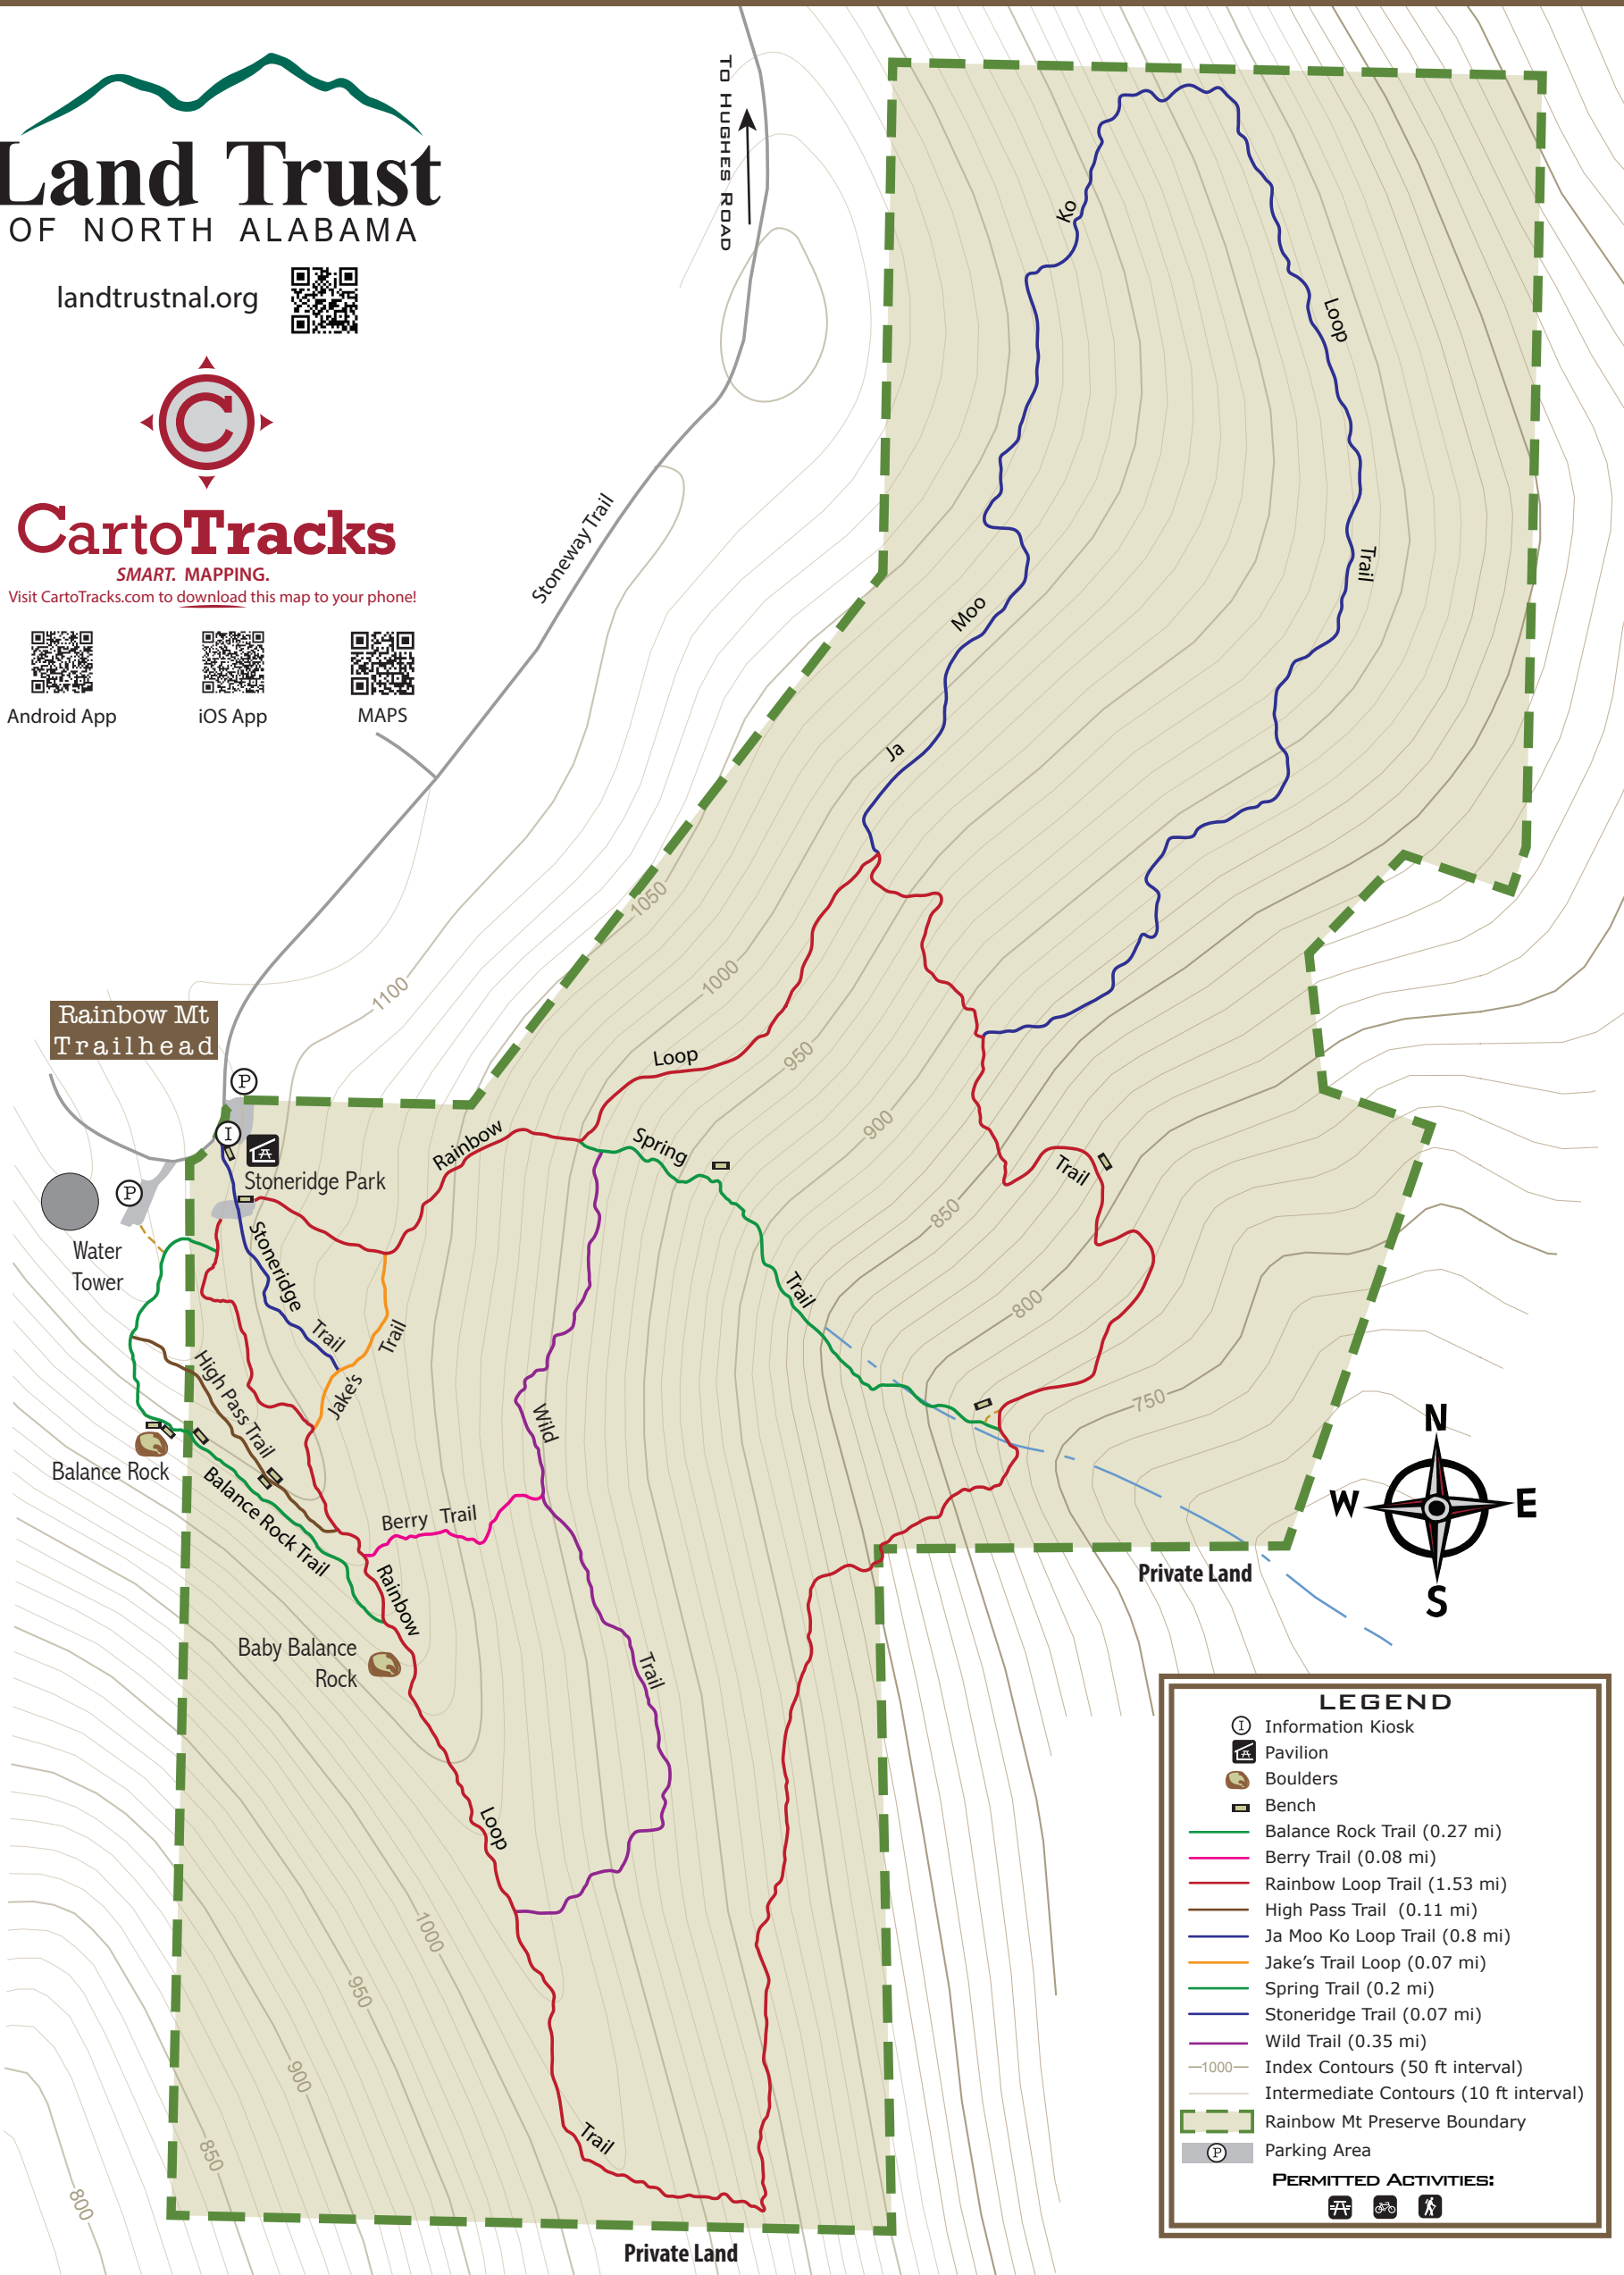

landtrustnal.org

CartoTracks

SMART. MAPPING.

Visit CartoTracks.com to download this map to your phone!

Android App

iOS App

MAPS