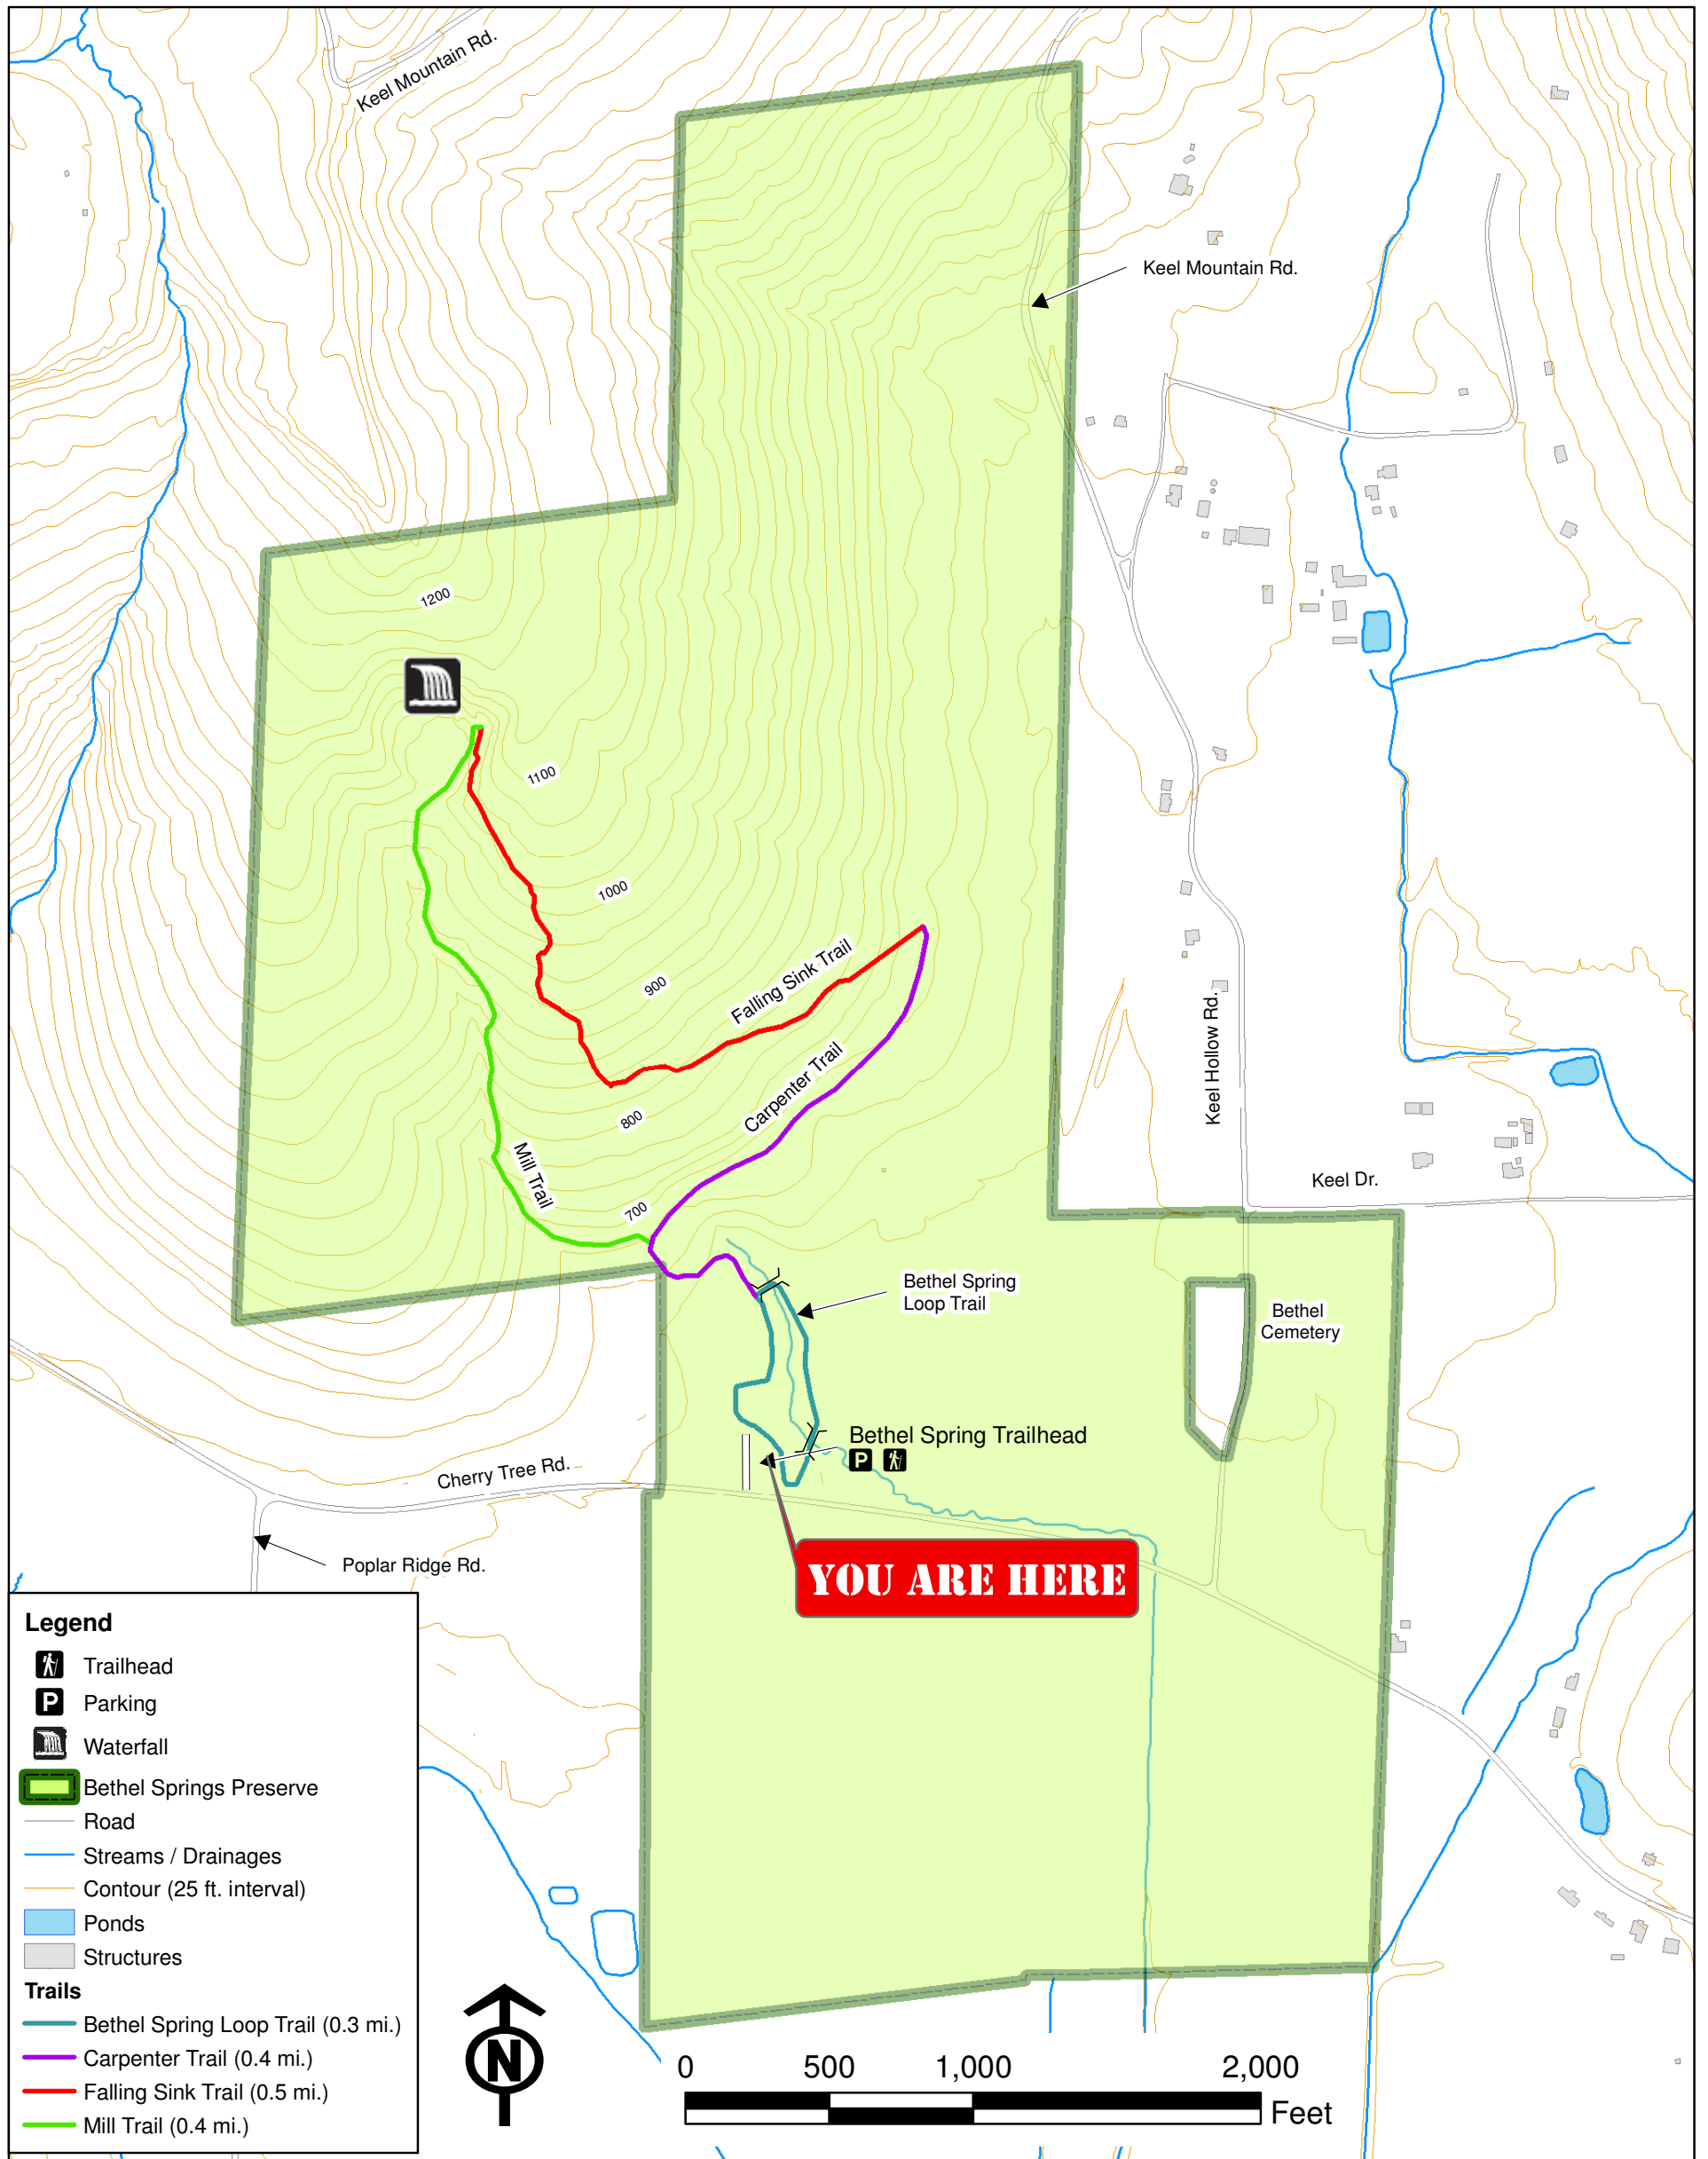

BETHEL SPRING NATURE PRESERVE

360 Acres · 1.6 Miles of Trail · Open Dawn to Dusk Daily

Bethel Spring Trailhead
 2641 Cherry Tree Road, Gurley, AL 35748
 256-534-5263 · landtrustna.org